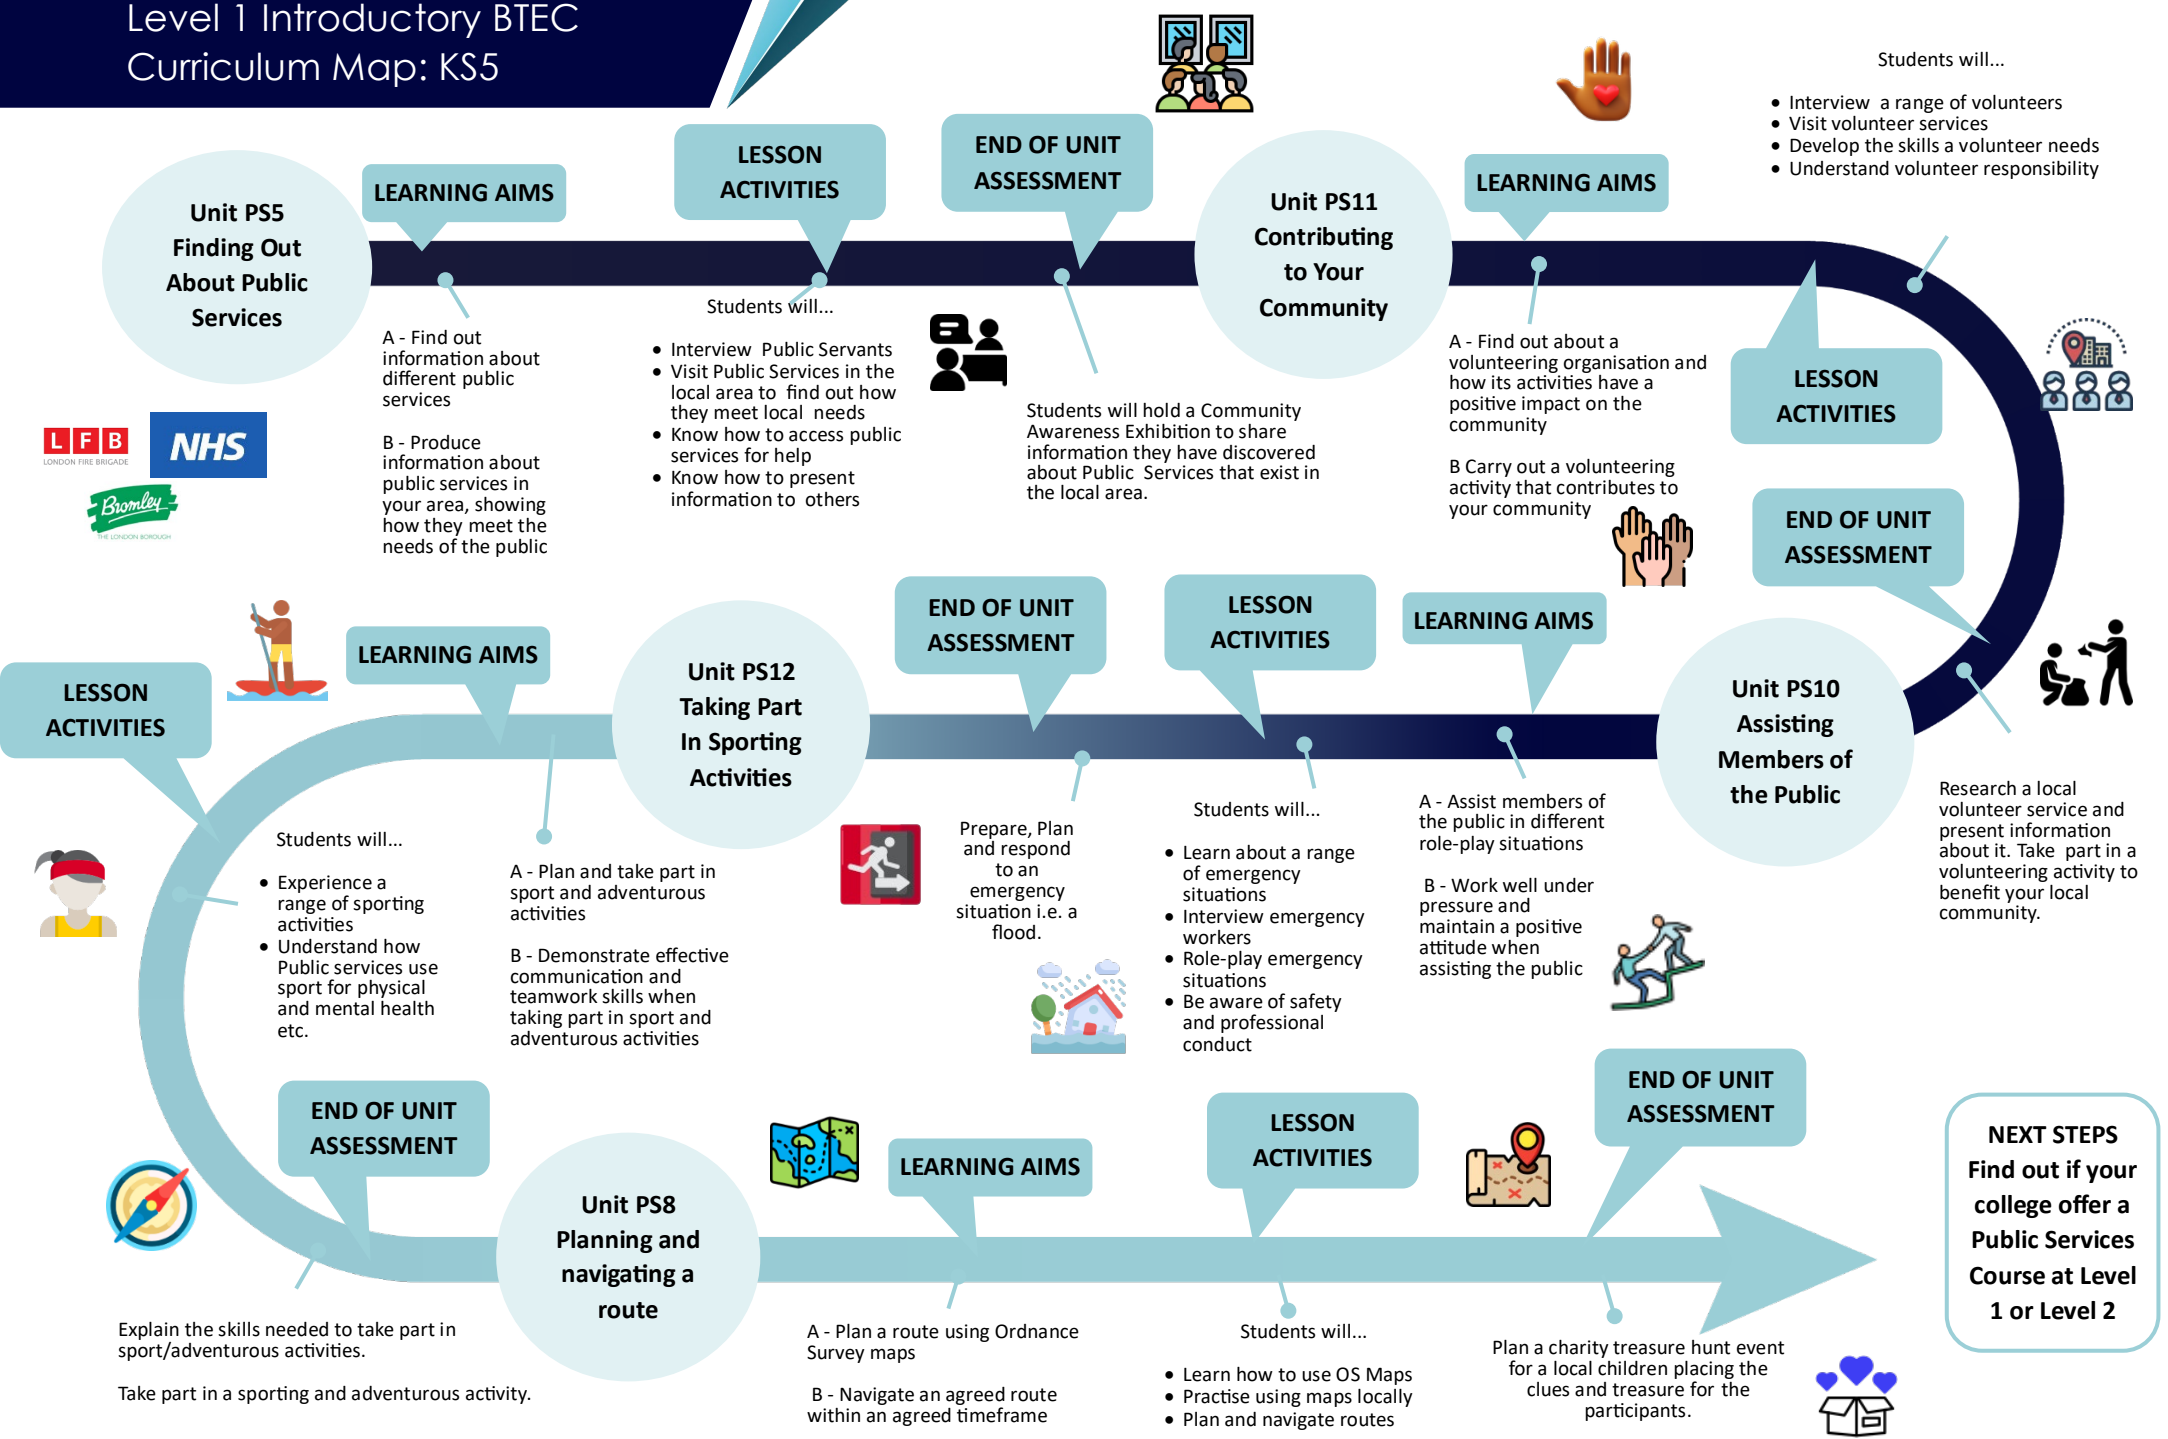

# Public Services Level 1 Introductory BTEC Curriculum Map: KS5

Wording taken from Pearson's Course Specification  
This map shows the units covered over the duration of three years. They may be completed in any order.

**NEXT STEPS**  
Find out if your college offer a Public Services Course at Level 1 or Level 2